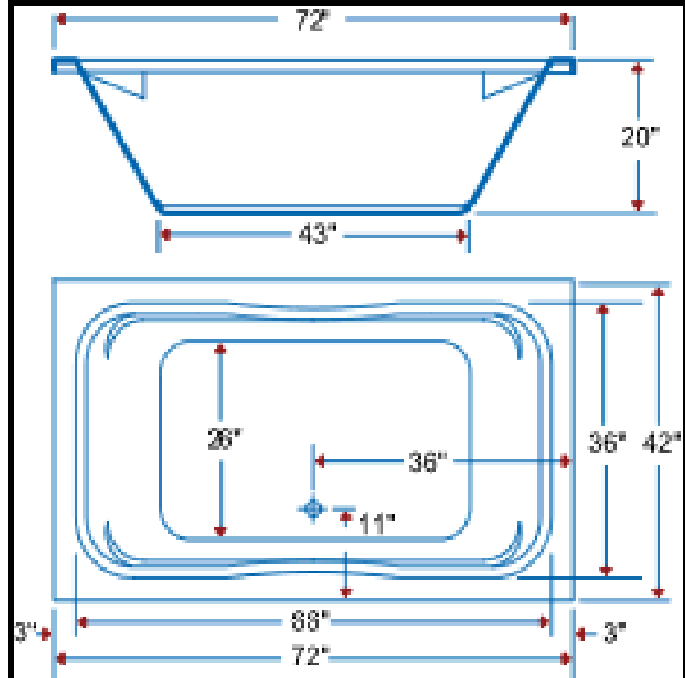

Serenity

Specifications

Dimensions: 72" x 42" x 20"

Water Capacity: 82 Gallons

Drain Position: Centered & 11"

Number of Jets: 8

Note: Dimensions may vary + - 1/2 inch

Colors Available